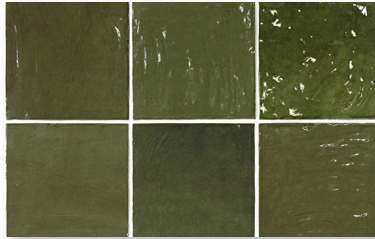

ZELLIGE

COLLECTION

Wayne Tile
Company

waynetile.com

ZELLIGE

STOCK SIZES

AVAILABLE COLORS

Blanc

Blue Reef

Botanical Green

Gris Nuage

Lavanda Blue

Wheat

Blanc | 5"x5"

Blue Reef | 3"x8"

Botanical Green | 3"x5"

Lavanda Blue | 5"x5"

Wheat | 3"x8"

ZELLIGE

TECHNICAL CHARACTERISTICS

Material	Ceramic
Finish	Glossy
Thickness	9MM
Application	Interior
Water Absorption	ISO 10545-3 >10%
Frost Resistance	No
Shade Variation	V2
Surface Abrasion Gorup	3