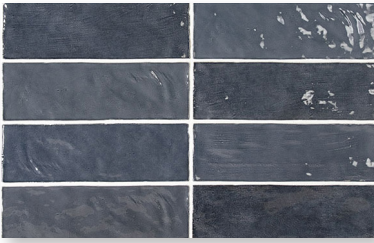

ZELLIGE

COLLECTION

Wayne Tile
Company

waynetile.com

ZELLIGE

STOCK SIZES

AVAILABLE COLORS

Blanc

Blue Reef

Botanical Green

Gris Nuage

Lavanda Blue

Wheat

Blanc | 5"x5"

Blue Reef | 3"x8"

Botanical Green | 3"x5"

Lavanda Blue | 5"x5"

Wheat | 3"x8"

ZELLIGE

TECHNICAL CHARACTERISTICS

Material	Ceramic
Finish	Glossy
Thickness	9MM
Application	Interior
Water Absorption	ISO 10545-3 >10%
Frost Resistance	No
Shade Variation	V2
Surface Abrasion Gorup	3