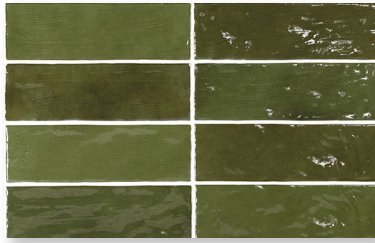

ZELLIGE

COLLECTION

Wayne Tile
Company

waynetile.com

ZELLIGE

STOCK SIZES

AVAILABLE COLORS

Blanc

Blue Reef

Botanical Green

Gris Nuage

Lavanda Blue

Wheat

Blanc | 5"x5"

Blue Reef | 3"x8"

Botanical Green | 3"x5"

Lavanda Blue | 5"x5"

Wheat | 3"x8"

ZELLIGE

TECHNICAL CHARACTERISTICS

Material	Ceramic
Finish	Glossy
Thickness	9MM
Application	Interior
Water Absorption	ISO 10545-3 >10%
Frost Resistance	No
Shade Variation	V2
Surface Abrasion Gorup	3