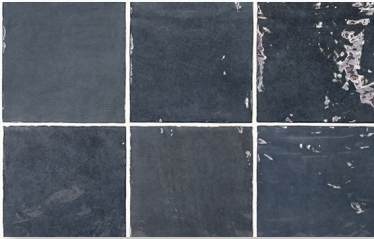

ZELLIGE

COLLECTION

Wayne Tile
Company

waynetile.com

ZELLIGE

STOCK SIZES

AVAILABLE COLORS

Blanc

Blue Reef

Botanical Green

Gris Nuage

Lavanda Blue

Wheat

Blanc | 5"x5"

Blue Reef | 3"x8"

Botanical Green | 3"x5"

Lavanda Blue | 5"x5"

Wheat | 3"x8"

ZELLIGE

TECHNICAL CHARACTERISTICS

Material	Ceramic
Finish	Glossy
Thickness	9MM
Application	Interior
Water Absorption	ISO 10545-3 >10%
Frost Resistance	No
Shade Variation	V2
Surface Abrasion Gorup	3